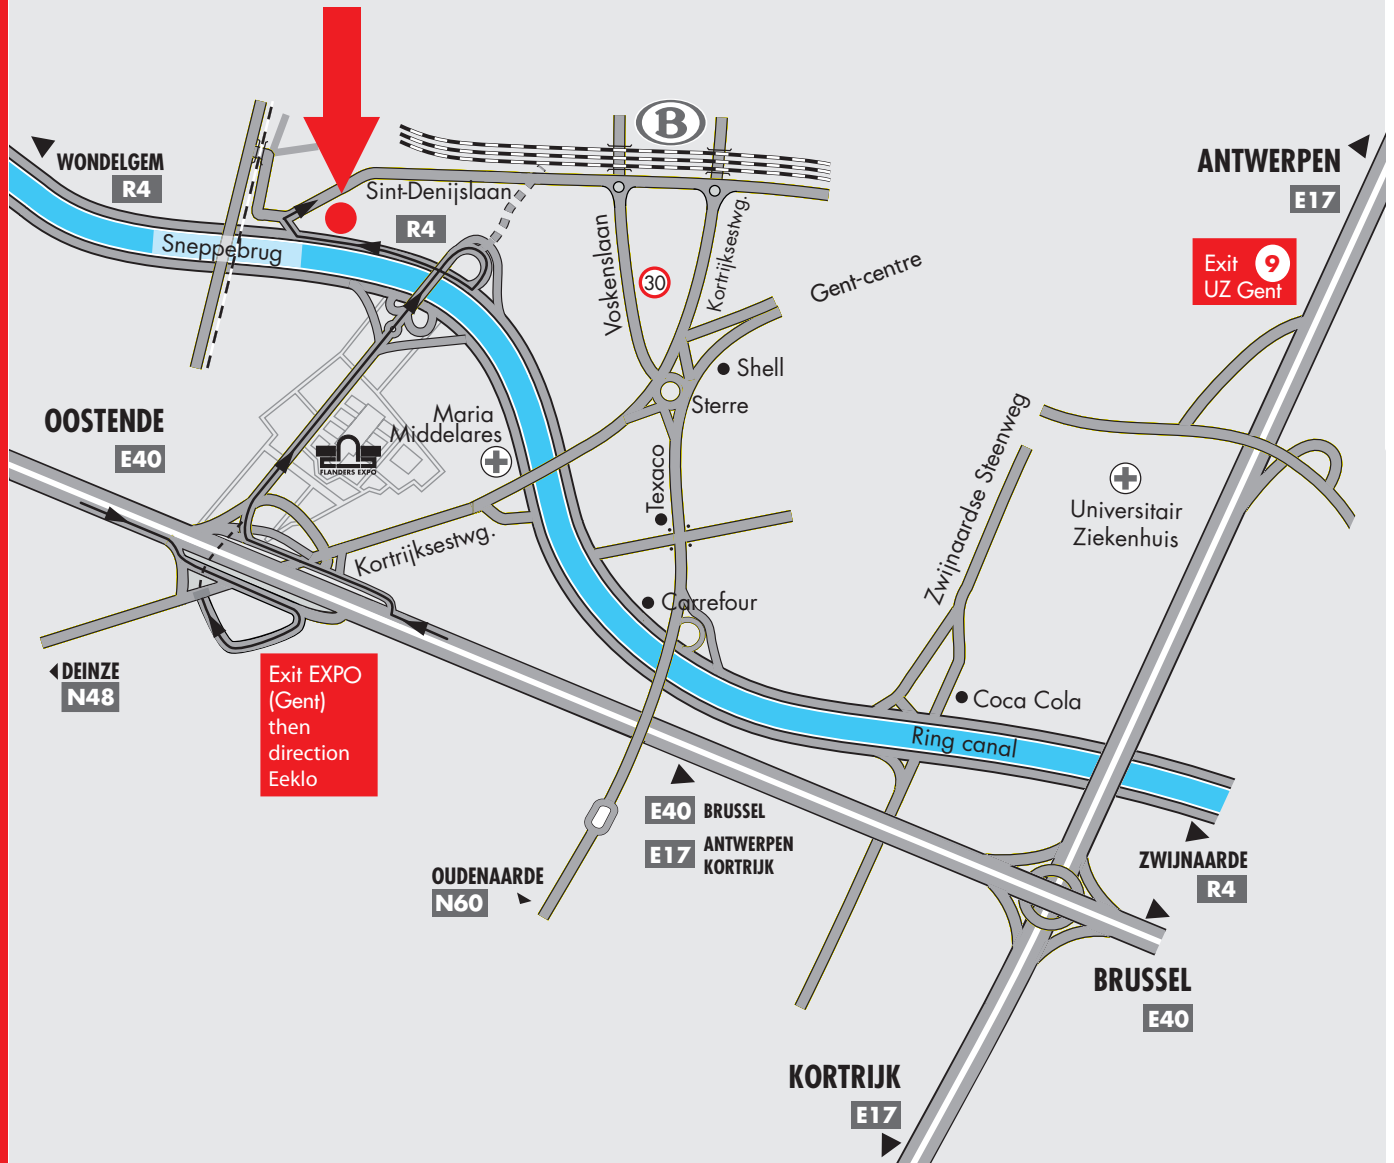

CLAERHOUT™ THE COMMUNICATION HOUSE

CLAERHOUT™ THE COMMUNICATION HOUSE
SINT-DENIJSLAAN 485
B-9000 GENT
TEL. 09 242 82 00
FAX 09 242 82 14

INFO@CLAERHOUT.BE
WWW.CLAERHOUT.BE

WELCOME

Take on the E40 exit "Expo".
Follow "R4 Zelzate/Eeklo".

At the roundabout you take the first turn,
direction R4 Zelzate.

After the sharp bend you arrive on the R4,
the Ring canal is at your left.

Take the next exit after 500m.

The Communication House is at your right.